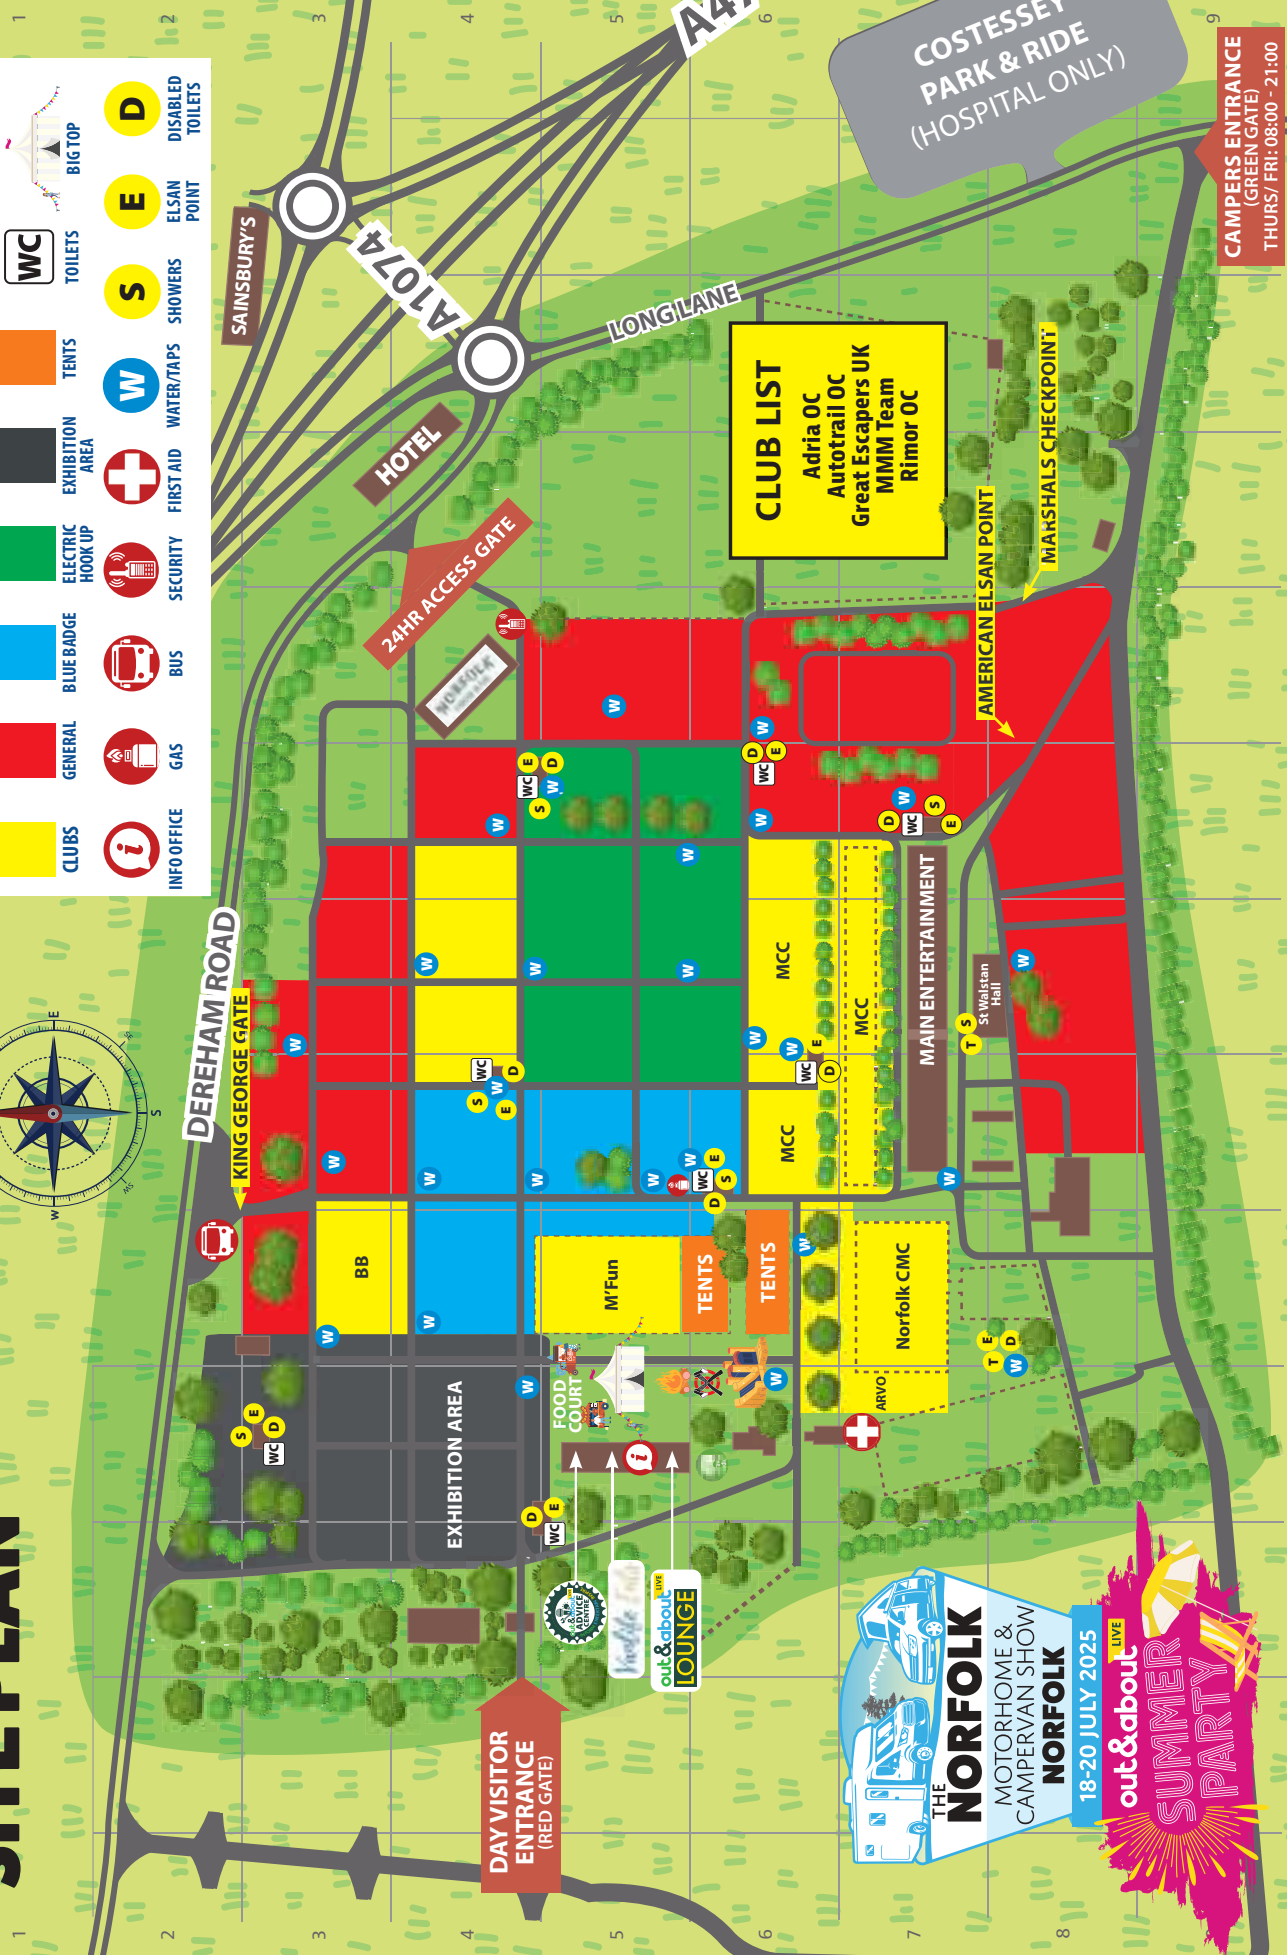

SITE PLAN

SITE PLAN KEY

Plans subject to change at organisers discretion

- INFO OFFICE
- GAS
- BUS
- SECURITY
- FIRST AID
- ELECTRIC HOOK UP
- EXHIBITION AREA
- TENTS
- WC TOILETS
- BIG TOP
- CLUBS
- GENERAL
- BLUE BADGE
- WATER/TAPS
- SHOWERS
- ELSAN POINT
- DISABLED TOILETS

THE NORFOLK
MOTORHOME & CAMPERVAN SHOW
NORFOLK
18-20 JULY 2025

out&about LIVE
SUMMER PARTY