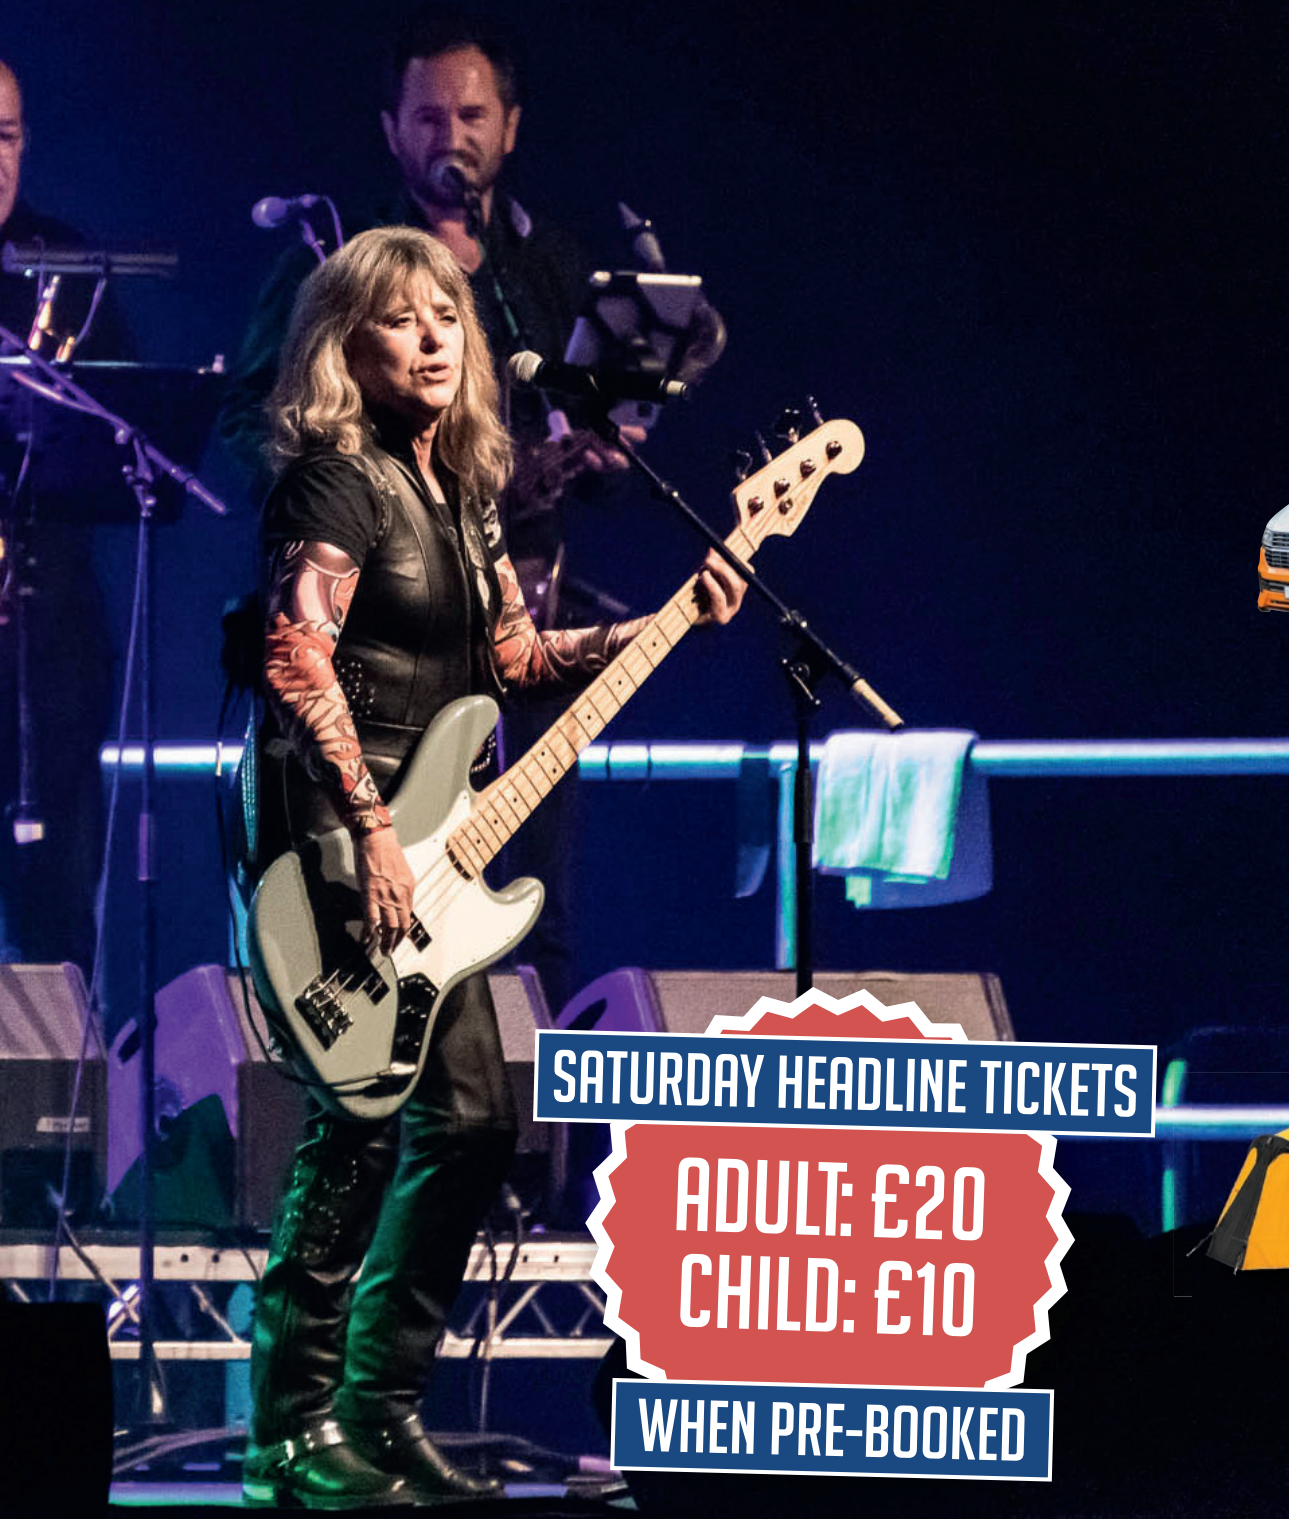

SATURDAY HEADLINE TICKETS

**ADULT: £20
CHILD: £10**

WHEN PRE-BOOKED