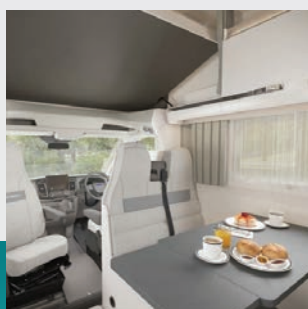

SWIFT

INTRODUCING THE NEW VOYAGER 4 SERIES

EXCLUSIVE
PREVIEW ON
**STAND
1**

VISIT BROADLANE ON **STAND 1** FOR THE LAUNCH OF THIS STUNNING NEW RANGE!

Choice of 3 models • Upgraded specification for 2024
All new over cab double bed • Redesigned washroom