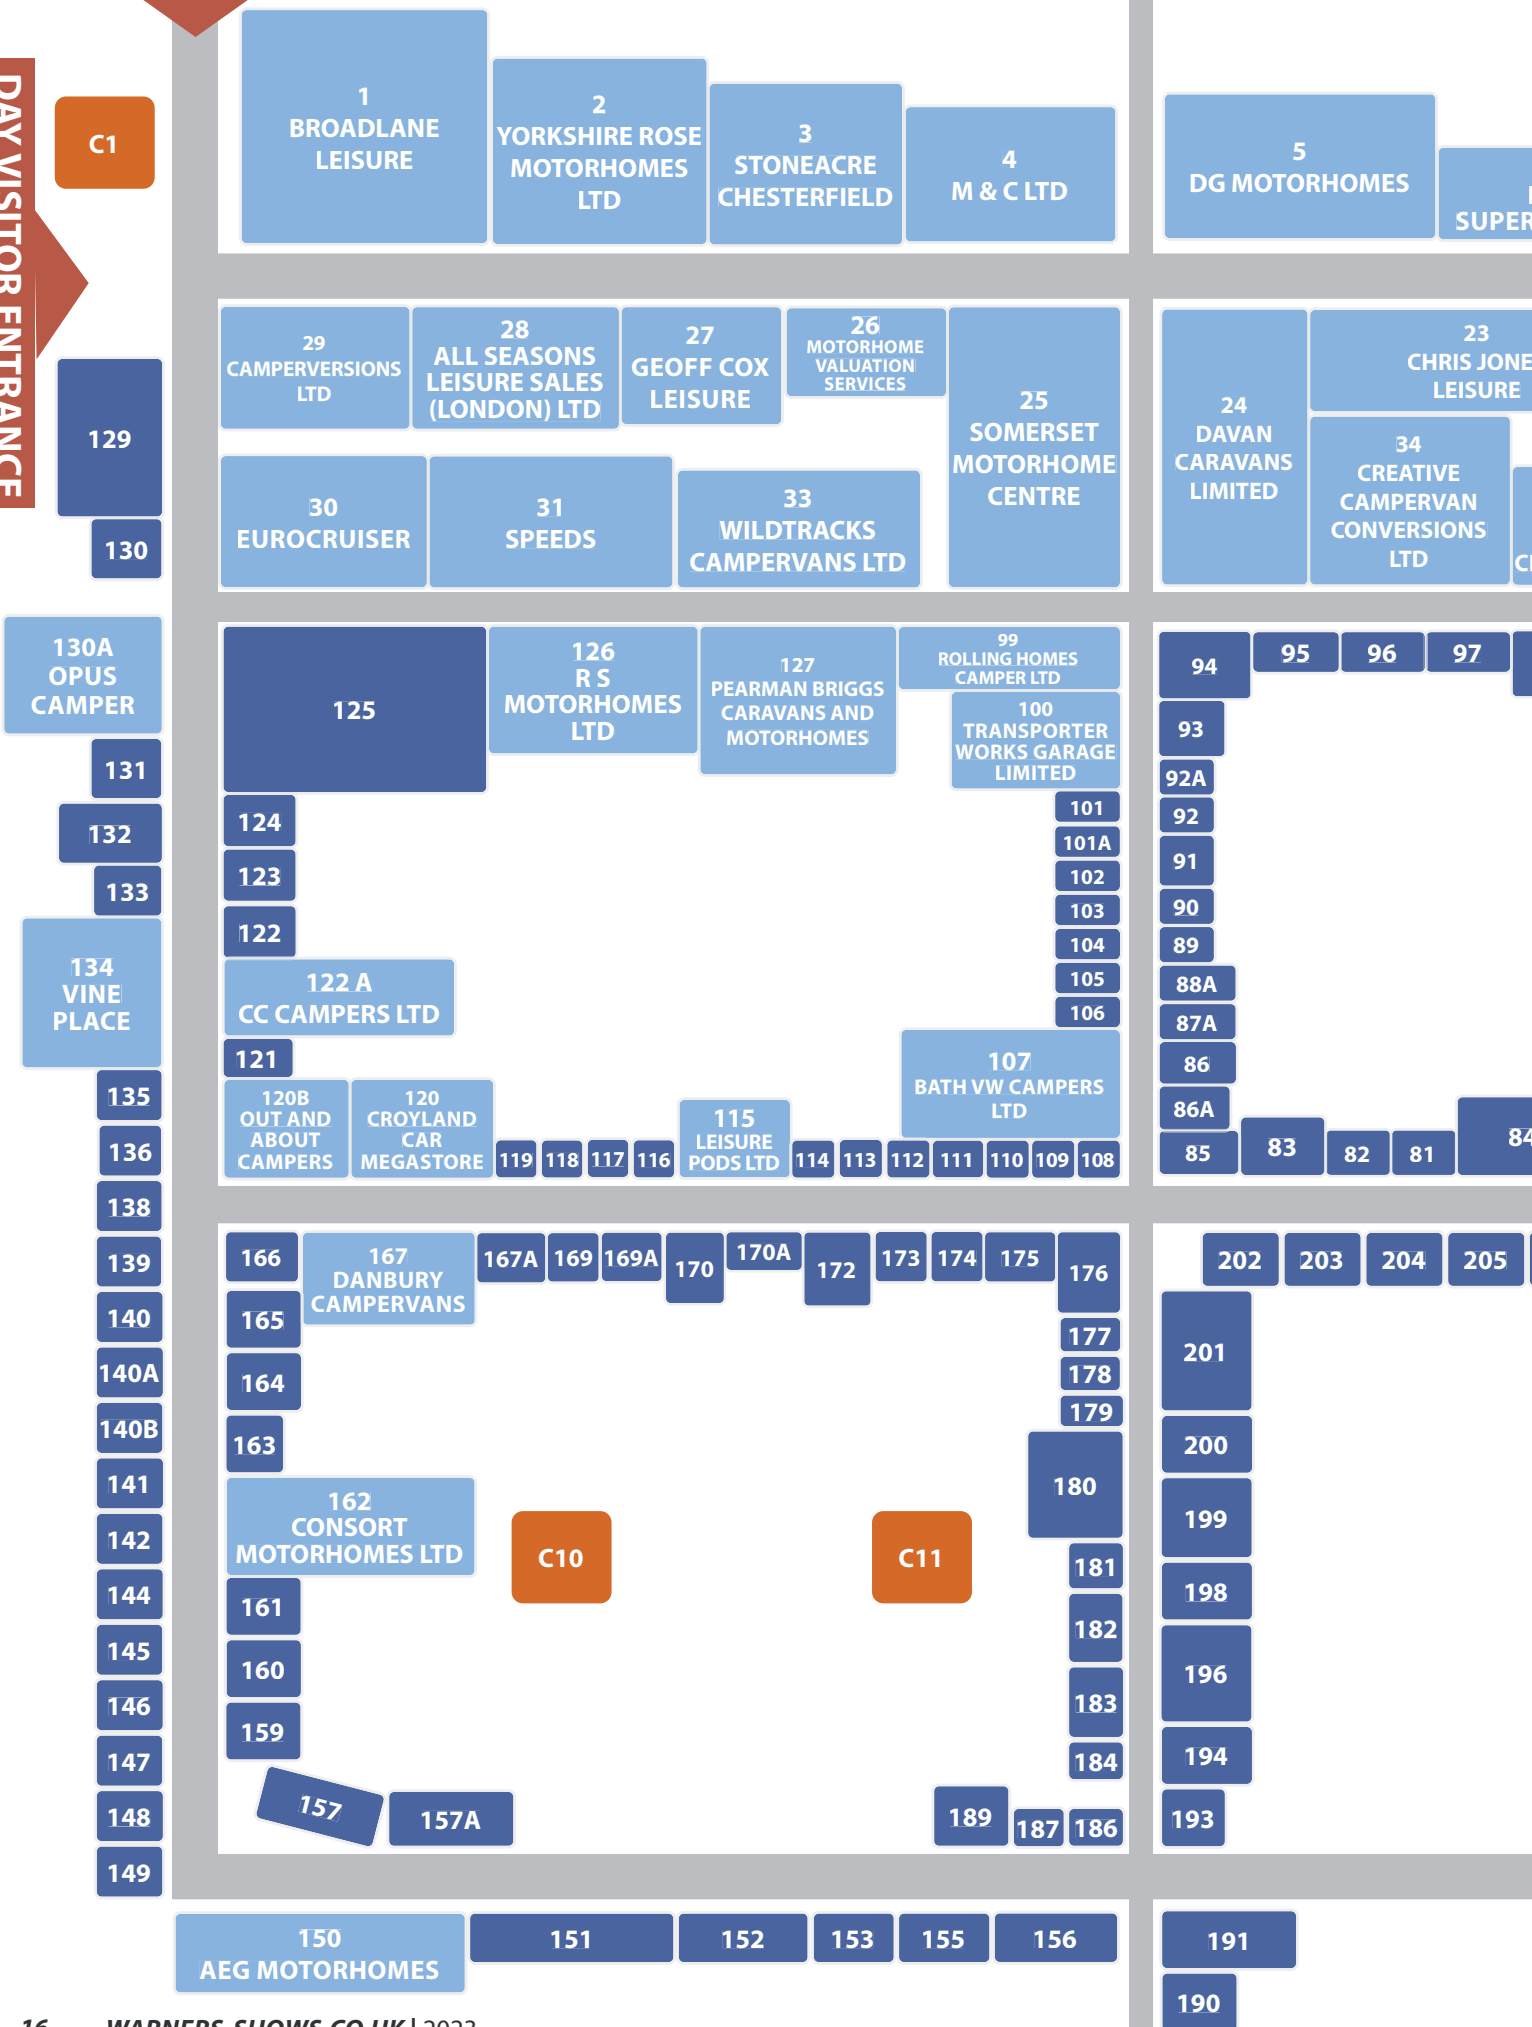

CAMPERS ENTRANCE

DAY VISITOR ENTRANCE