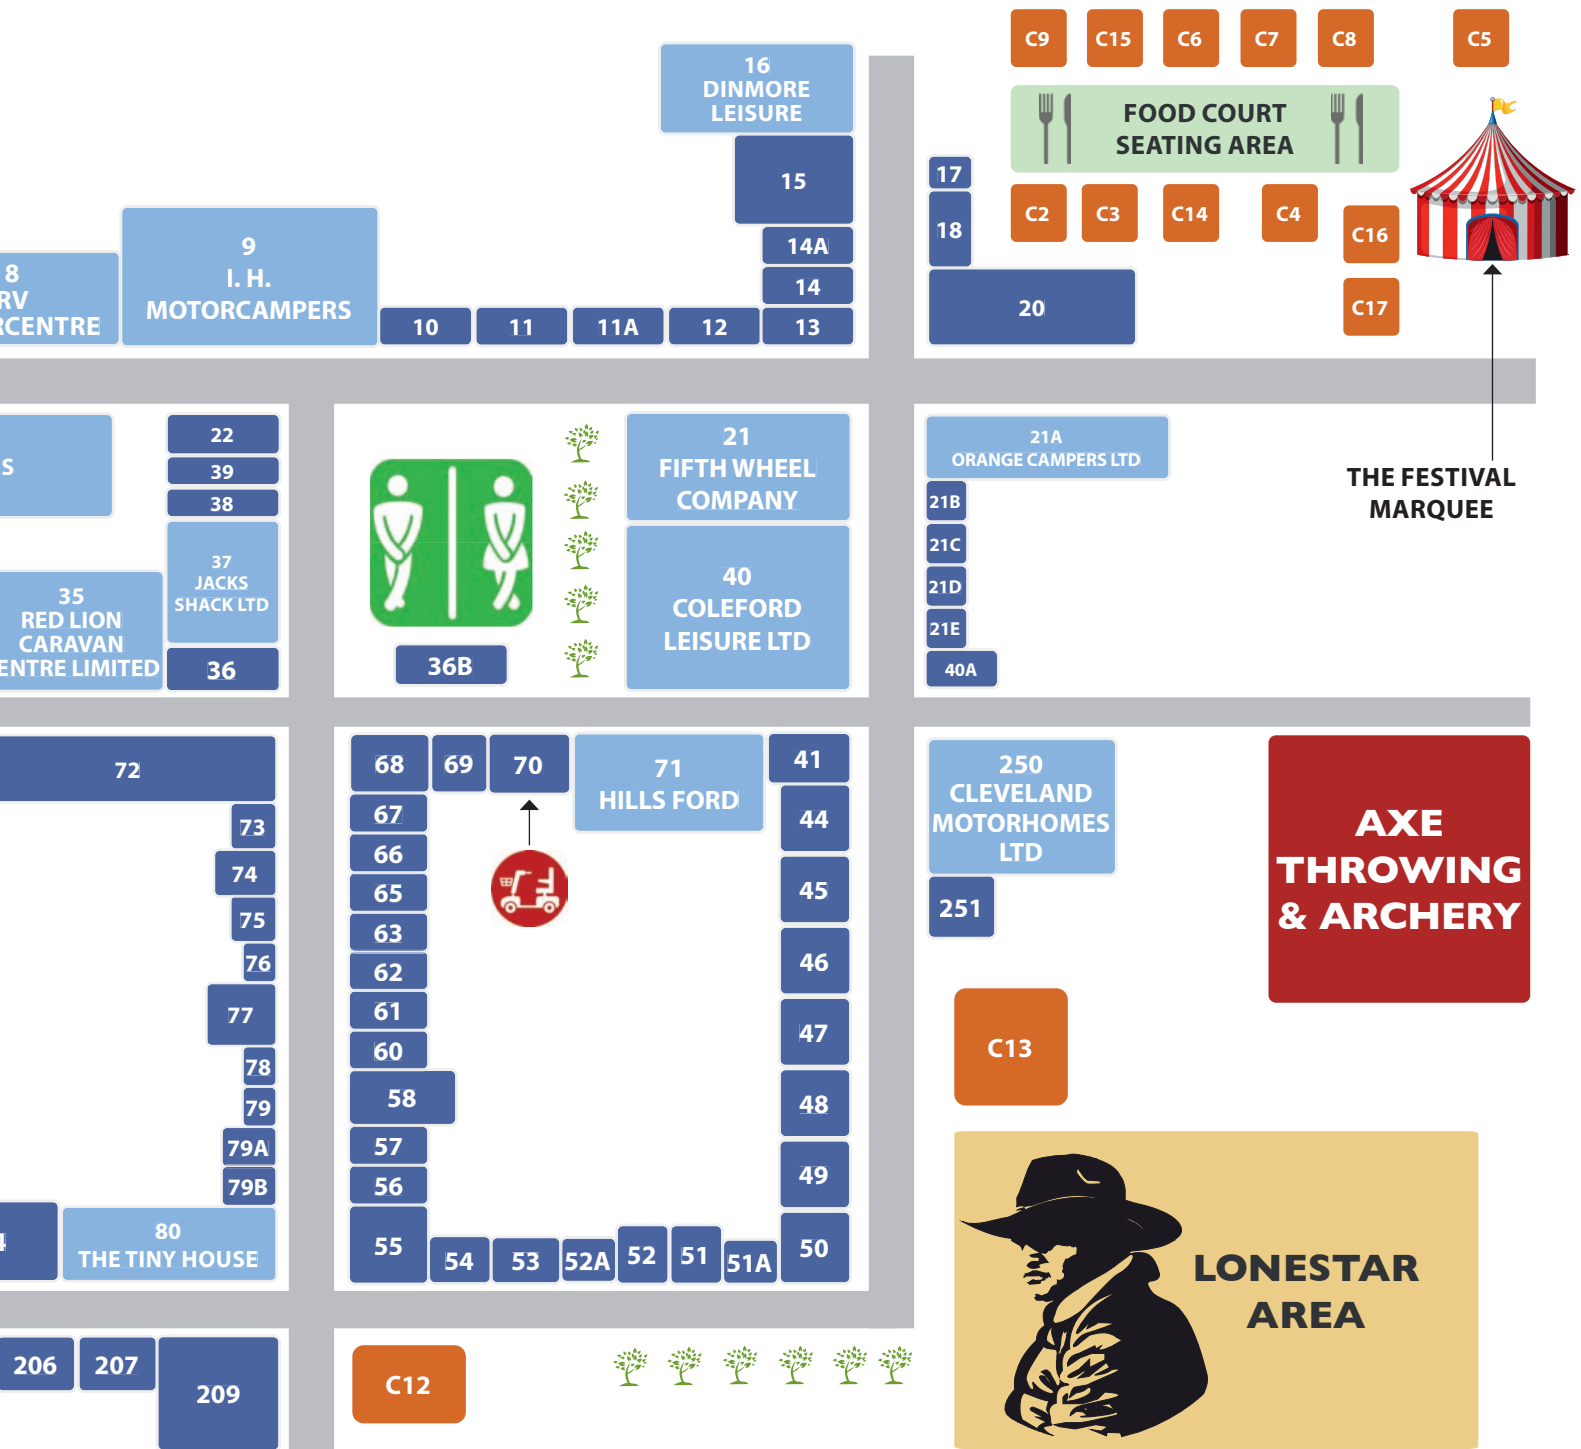

C15 FISH & CHIPS

C16 INDIAN

C17 PASTAFEST (MAC & CHEESE)

CAMPERS ENTRANCE

DAY VISITOR ENTRANCE

SHOW PLAN KEY

Plans subject to change at organisers discretion

SEE PAGE 30 FOR FULL SITE PLAN & OTHER FACILITIES