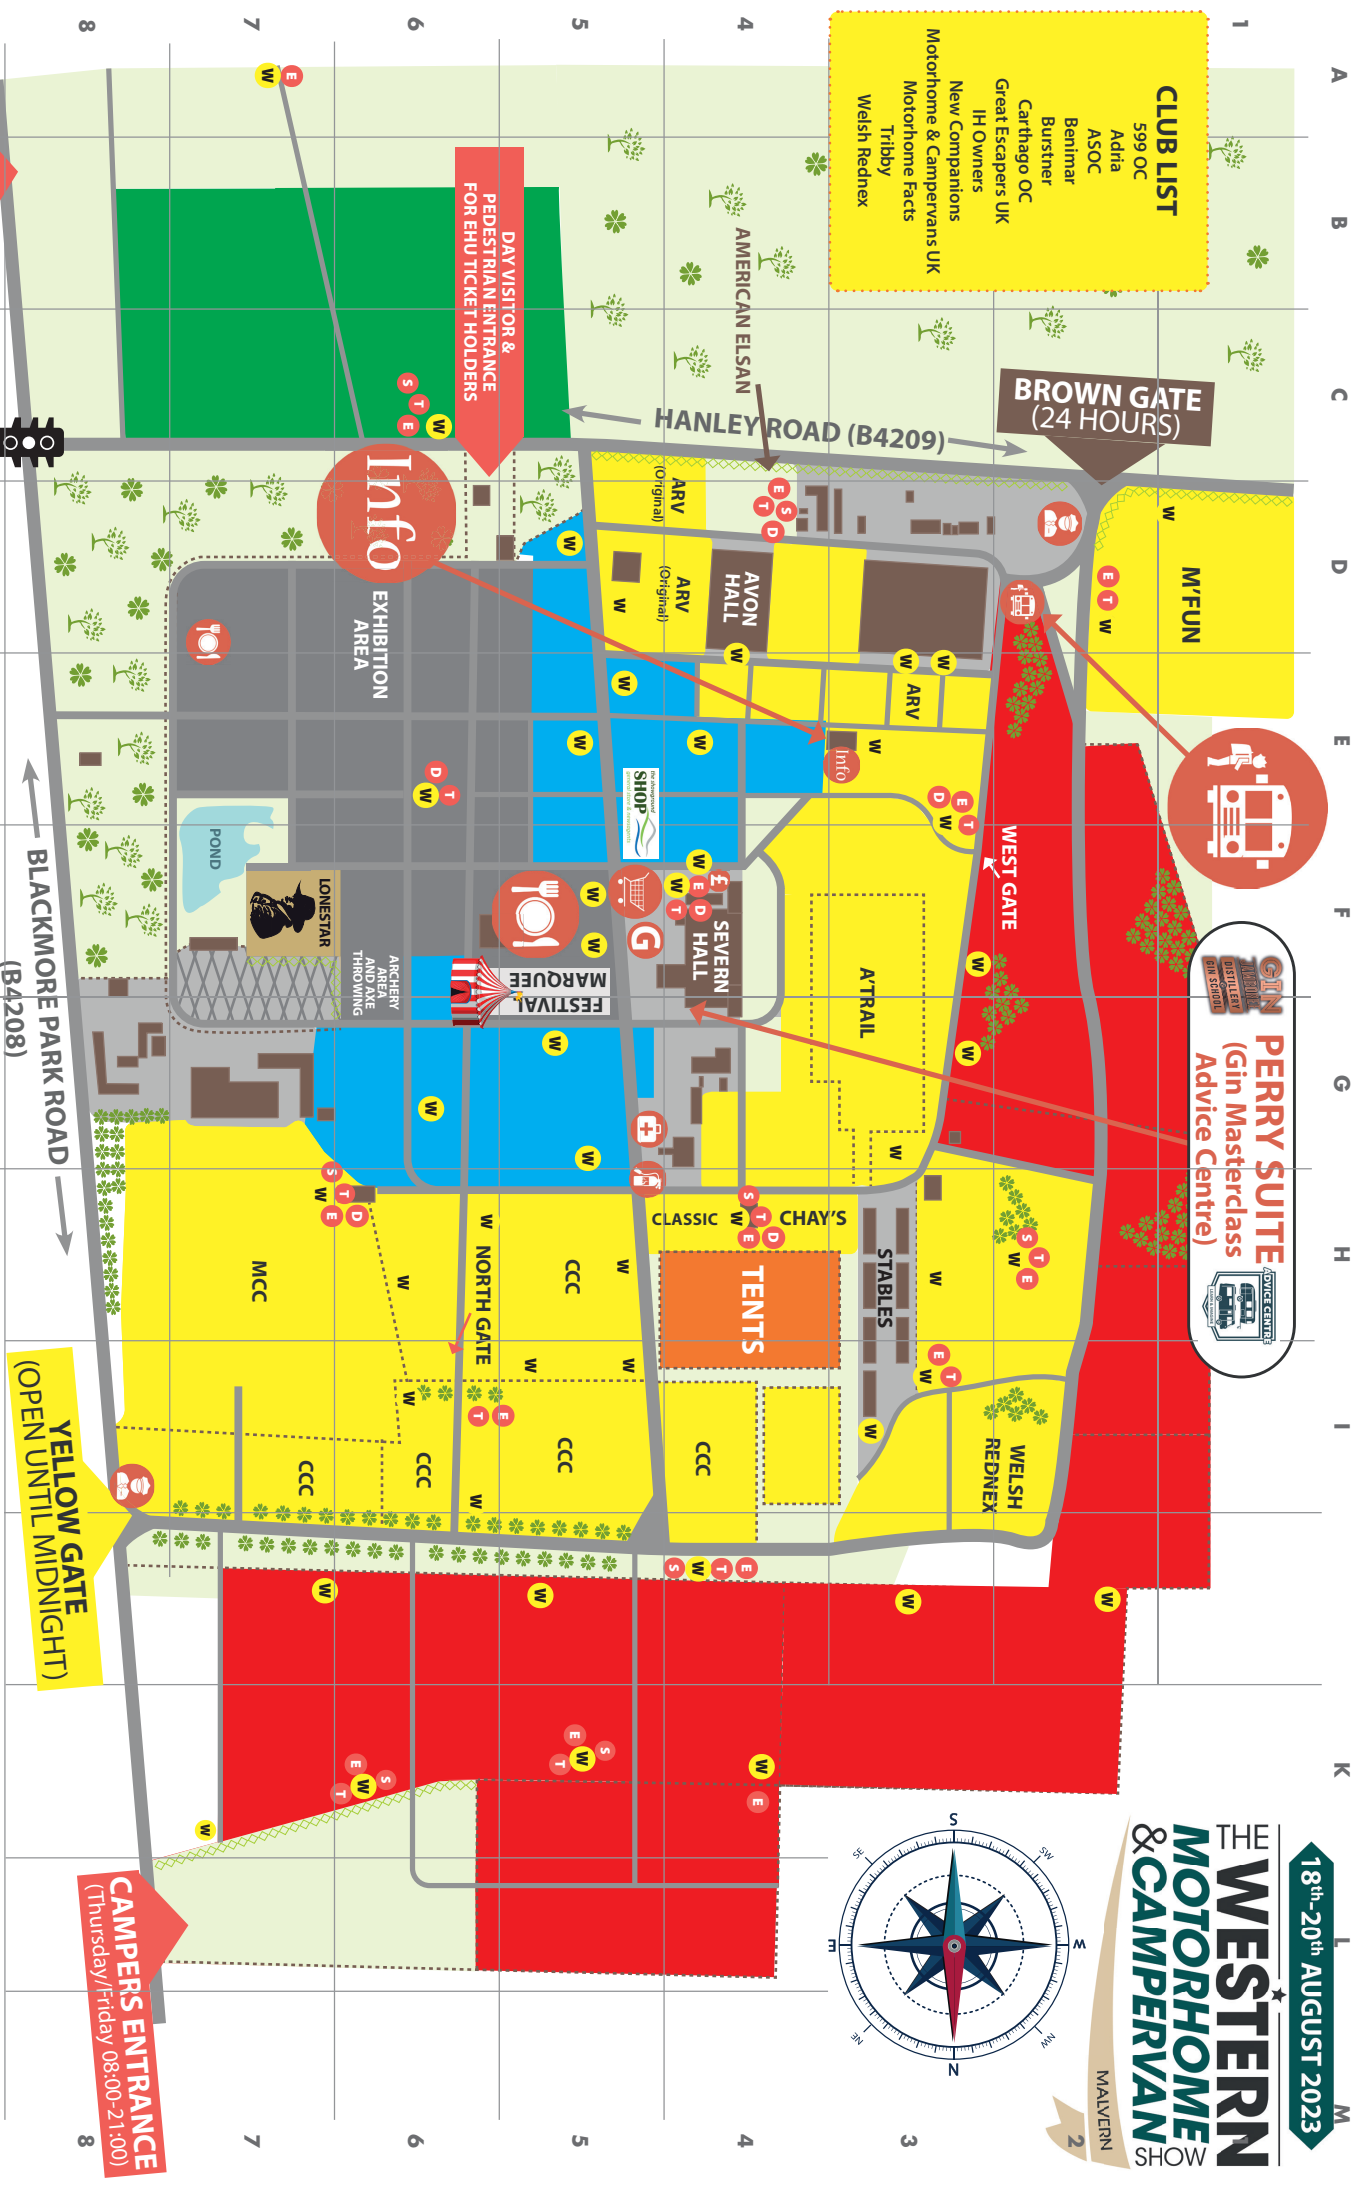

18th-20th AUGUST 2023

THE WESTERN MOTORHOME & CAMPERVAN SHOW

MALVERN

CLUB LIST
 599 OC
 Adria
 ASOC
 Bernhar
 Carthago OC
 Great Escapers UK
 IH Owners
 New Companions
 Motorhome & Campervans UK
 Motorhome Facts
 Tribby
 Welsh Rednex