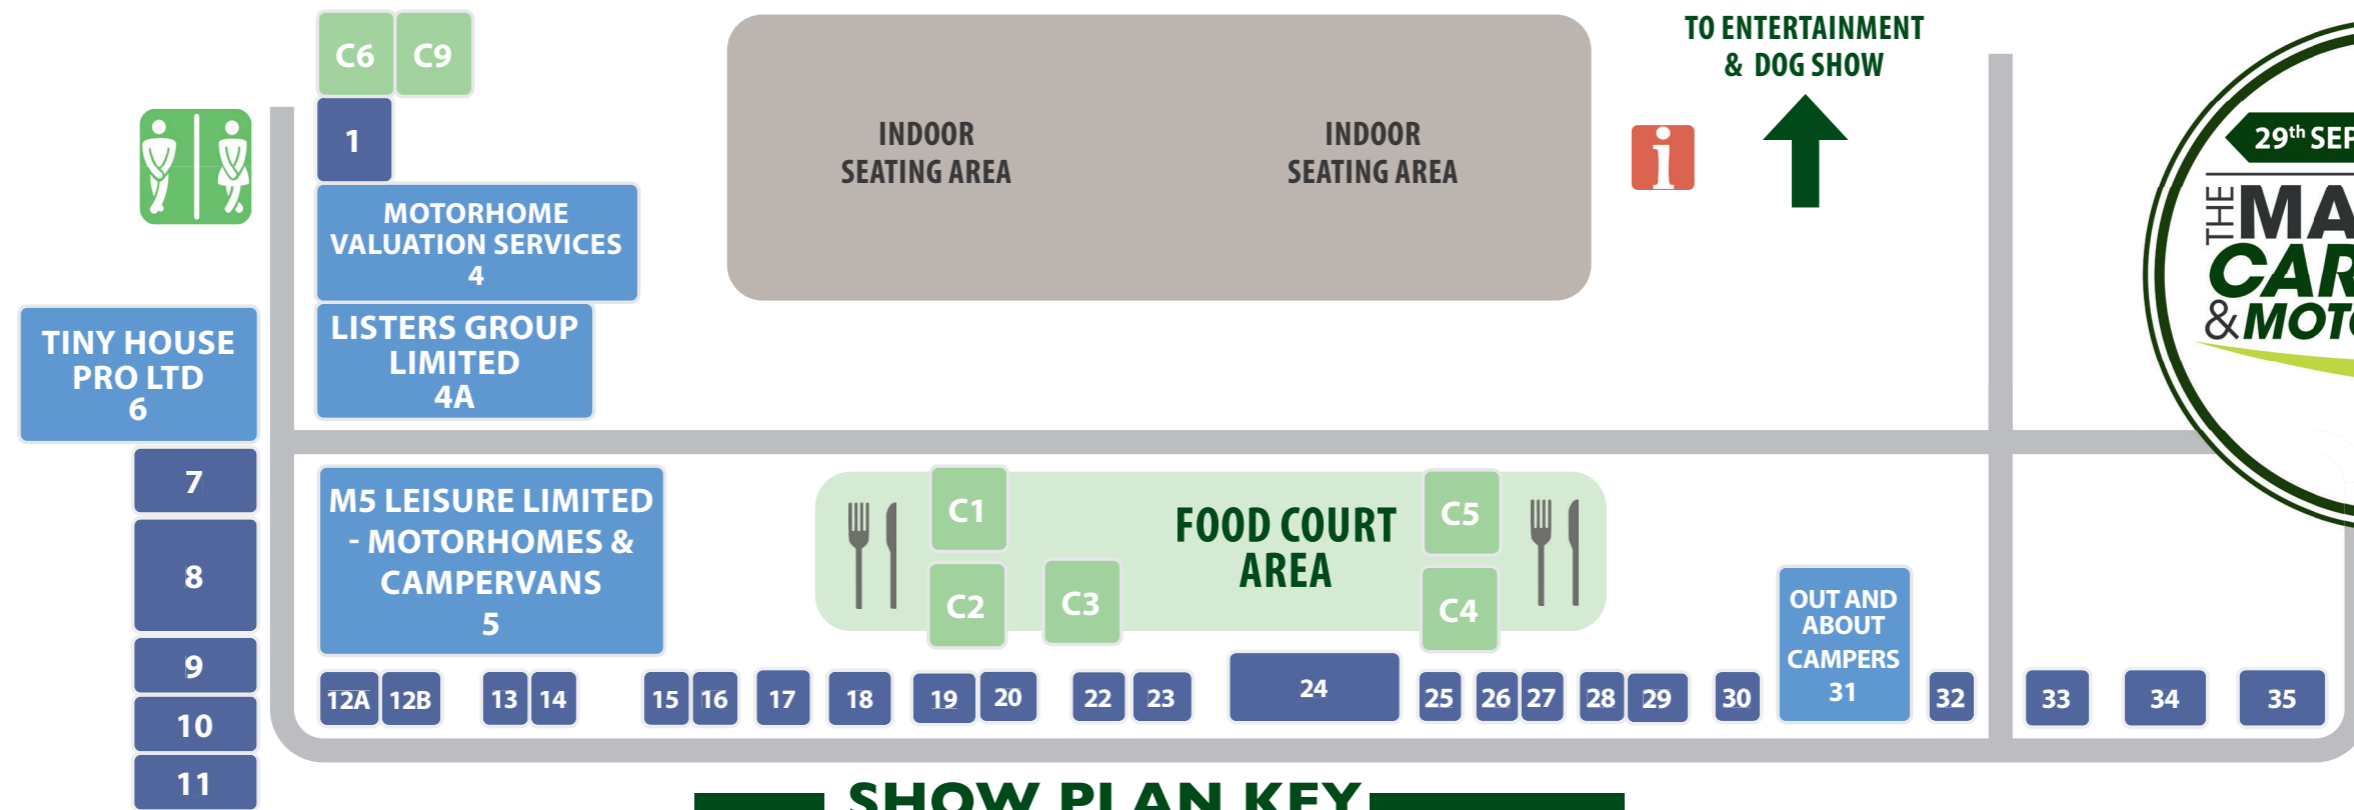

DAY VISITOR ENTRANCE

WYE HALL

AVON HALL

SEE PAGES 14 - 15 FOR FULL SITE PLAN

AVON HALL