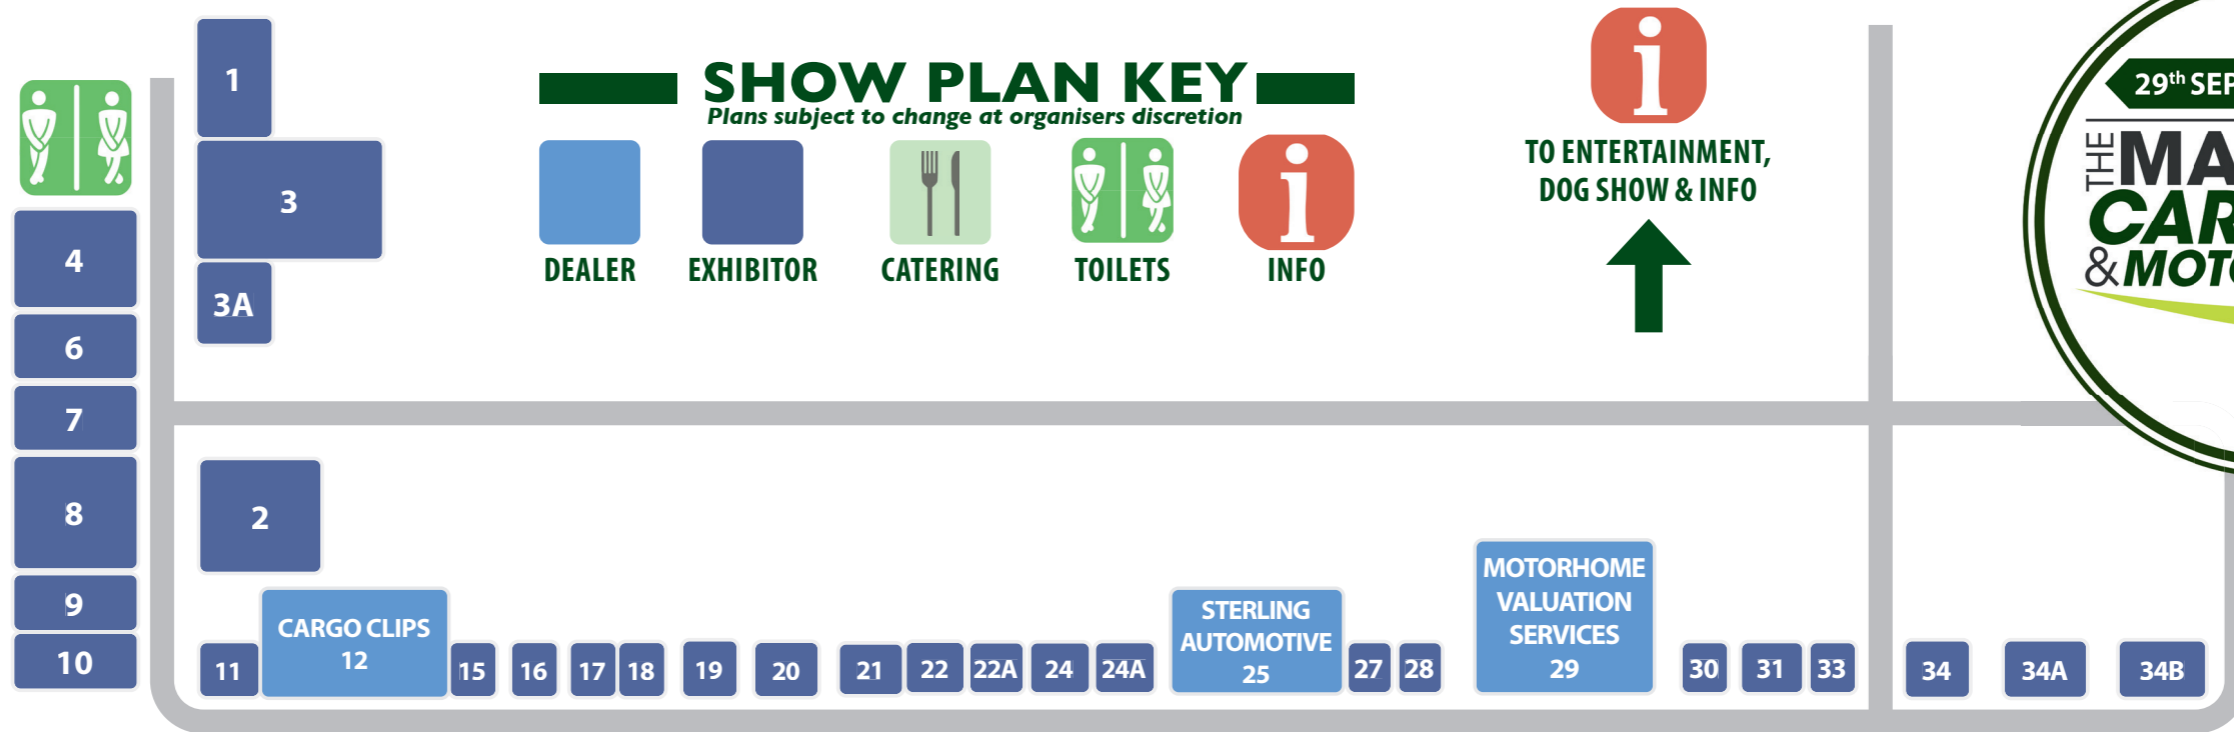

**DAY VISITOR ENTRANCE**

**WYE HALL**

**AVON HALL**

**CAMPING FIELDS**

SEE PAGES 14 FOR FULL SITE PLAN