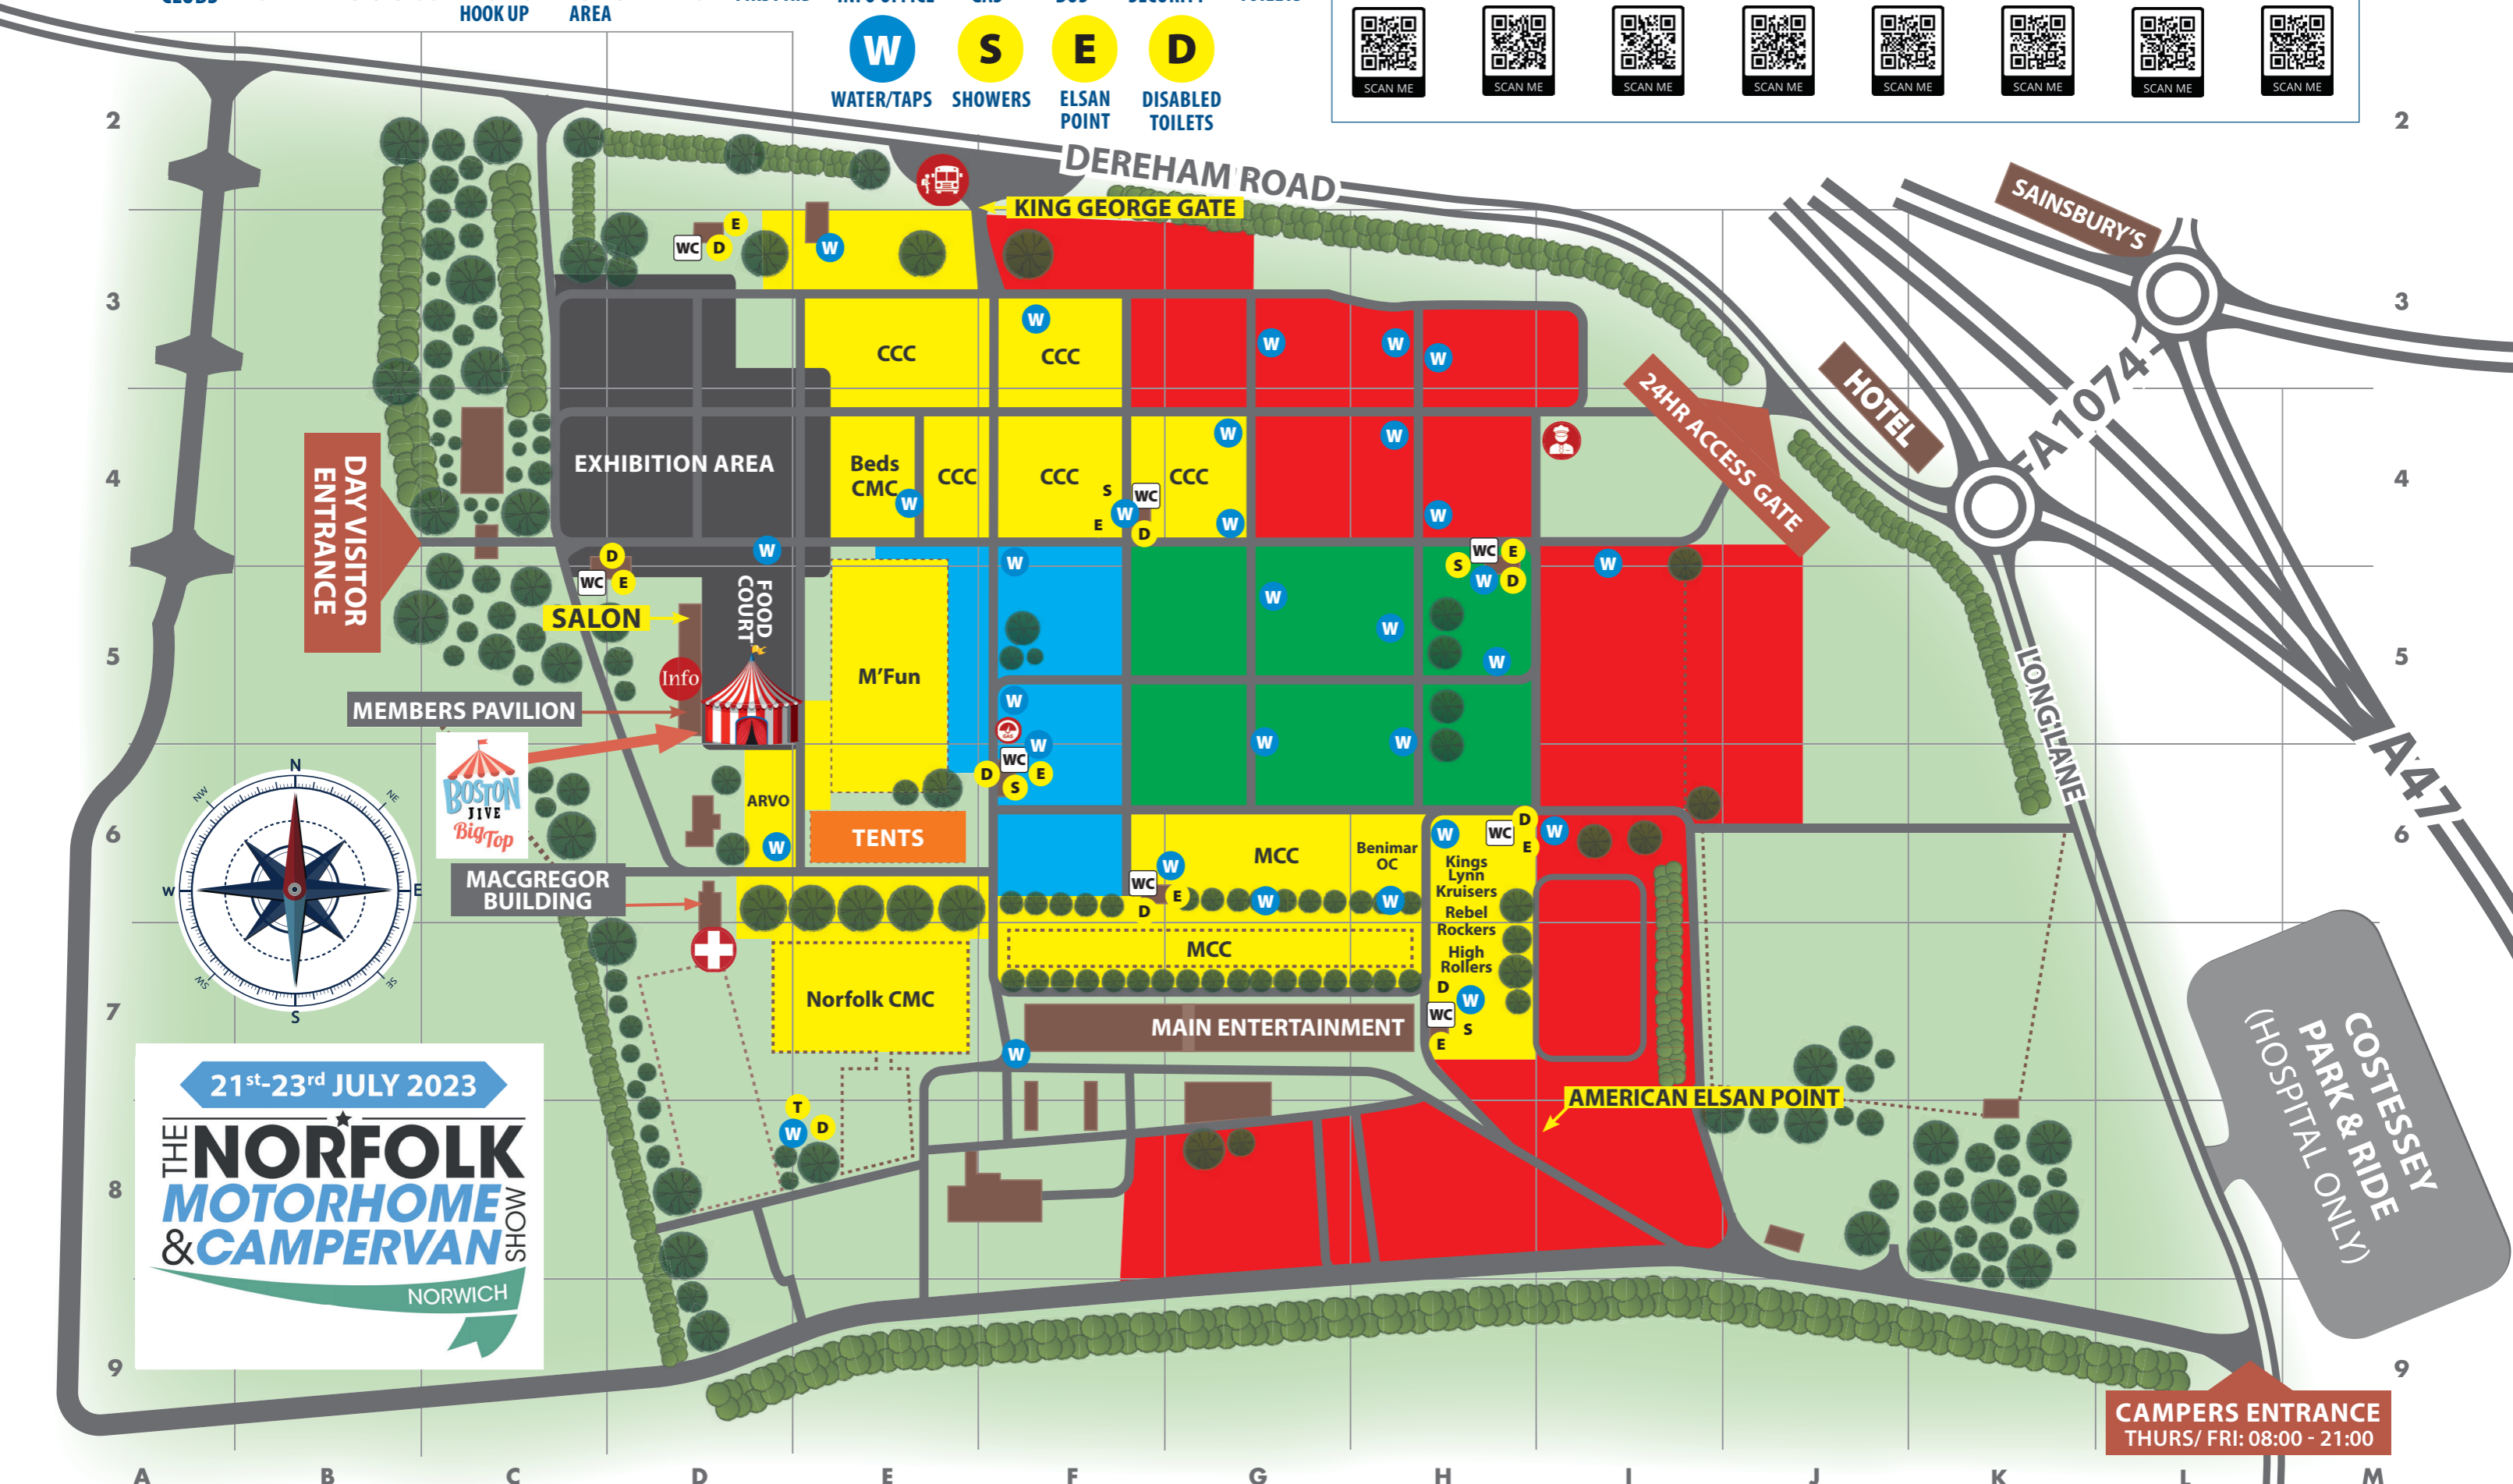

SITE PLAN KEY

Plans subject to change at organisers discretion

1												
	CLUBS	GENERAL	BLUE BADGE	ELECTRIC HOOK UP	EXHIBITION AREA	TENTS	FIRST AID	INFO OFFICE	GAS	BUS	SECURITY	TOILETS
												
							WATER/TAPS	SHOWERS	ELSAN POINT	DISABLED TOILETS		

DOWNLOAD WHAT3WORDS APP AND SCAN FOR DIRECTIONS

							
WHAT3 WORDS APP	INFO OFFICE	FIRST AID	SECURITY	MAIN ENTERTAINMENT	BIG TOP	BUS STOP	HAIR SALON
SCAN ME	SCAN ME	SCAN ME	SCAN ME	SCAN ME	SCAN ME	SCAN ME	SCAN ME

21st-23rd JULY 2023

THE NORFOLK MOTORHOME & CAMPERVAN SHOW

NORWICH

CAMPERS ENTRANCE
THURS/ FRI: 08:00 - 21:00

COSTESSEY PARK & RIDE
(HOSPITAL ONLY)